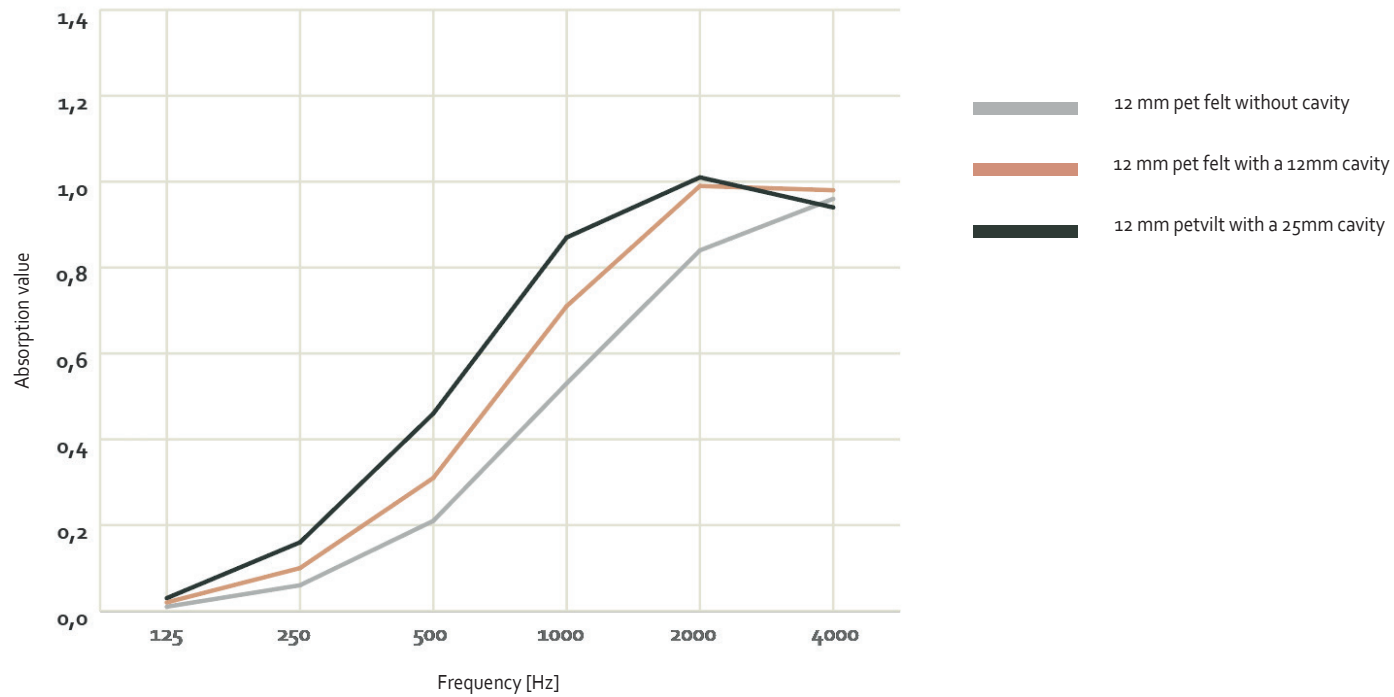

Product sheet

Panel 12 mm

About the product

EASYfelt Panel 12 mm are individual acoustic panels available in 18 colours. And in three standard sizes, but customisation is also possible on request! The PET felt panels are also available as a basic panel with or without self-adhesive backing. Possible with facet edge and straight edge.

Product sheet Panel 12 mm

Measurement data

Measured in a reverberation chamber at TU Delft (Delft University of Technology) in collaboration with Cauberg-Huygen.

The absorption values are measured according to NEN-EN-ISO 354:2003.