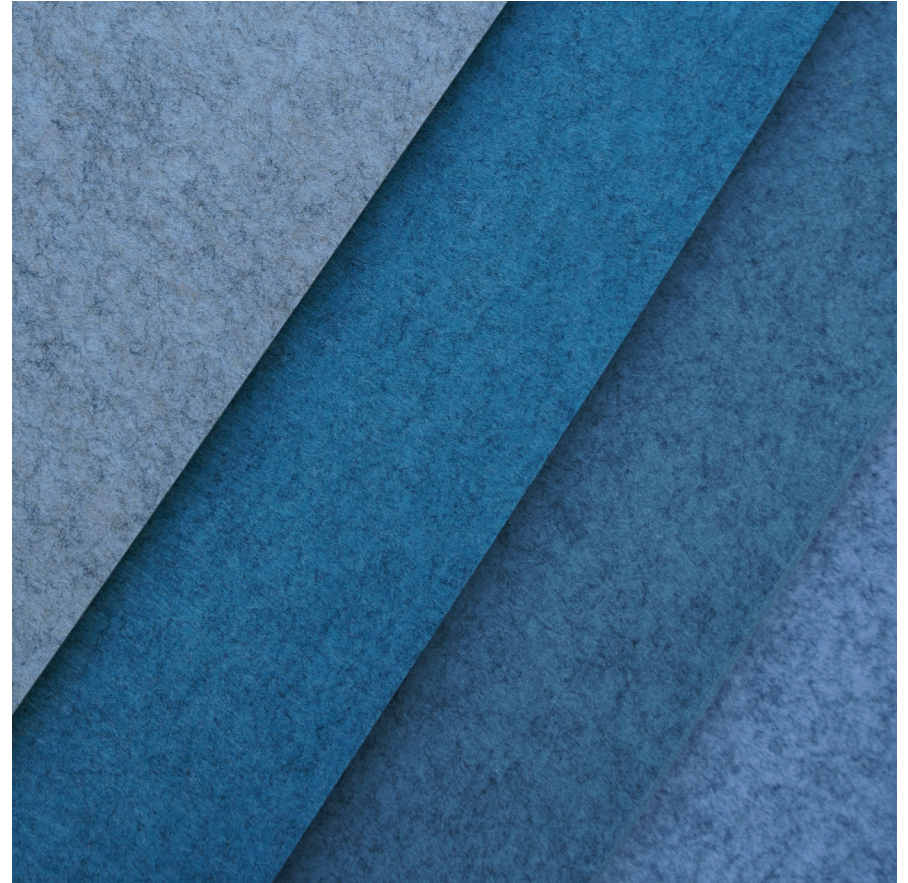

Product sheet

Panel 12 mm

About the product

EASYfelt Panel 12 mm are individual acoustic panels available in 18 colours. And in three standard sizes, but customisation is also possible on request! The PET felt panels are also available as a basic panel with or without self-adhesive backing. Possible with facet edge and straight edge.

Material

Pressed PET felt of which at least 50% consists of recycled material. Also recyclable.

Size

Three standard sizes:

- 118 x 55 cm
- 278 x 118 cm
- 280 x 120 cm

Would you like a different size? No problem, contact us for the possibilities.

Fire safety

The felt panels have been tested in accordance with EN-13501 and meet fire class B-s1, do.

Acoustic PET felt solutions for all purposes!

EASYfelt is specialised in PET felt solutions. We offer various decorative solutions.