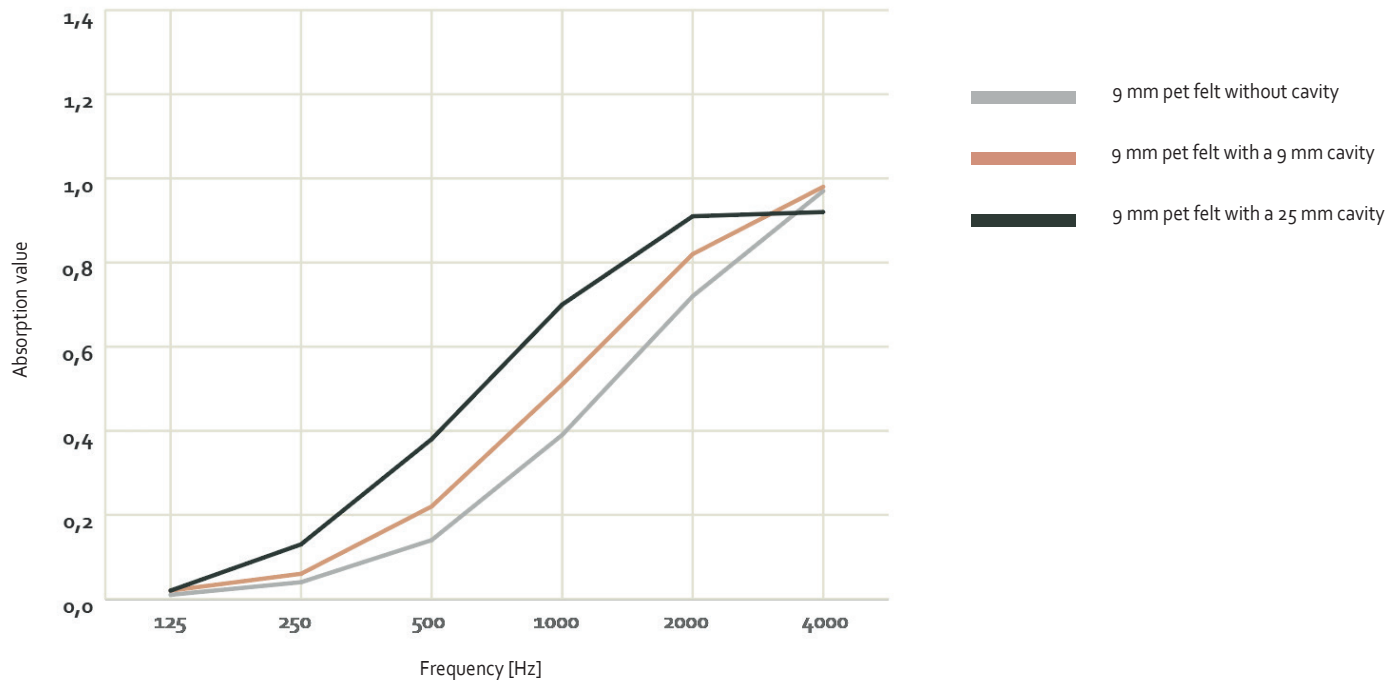

Material

Pressed PET felt of which at least 50% consists of recycled material. Also recyclable.

Size

Three standard sizes:

- 120 x 60 cm
- 120 x 120 cm
- 240 x 120 cm

Would you like a different size? No problem, contact us for the possibilities.

Product sheet Panel 9 mm

Measurement data

Measured in a reverberation chamber at TU Delft (Delft University of Technology) in collaboration with Cauberg-Huygen.

The absorption values are measured according to NEN-EN-ISO 354:2003.