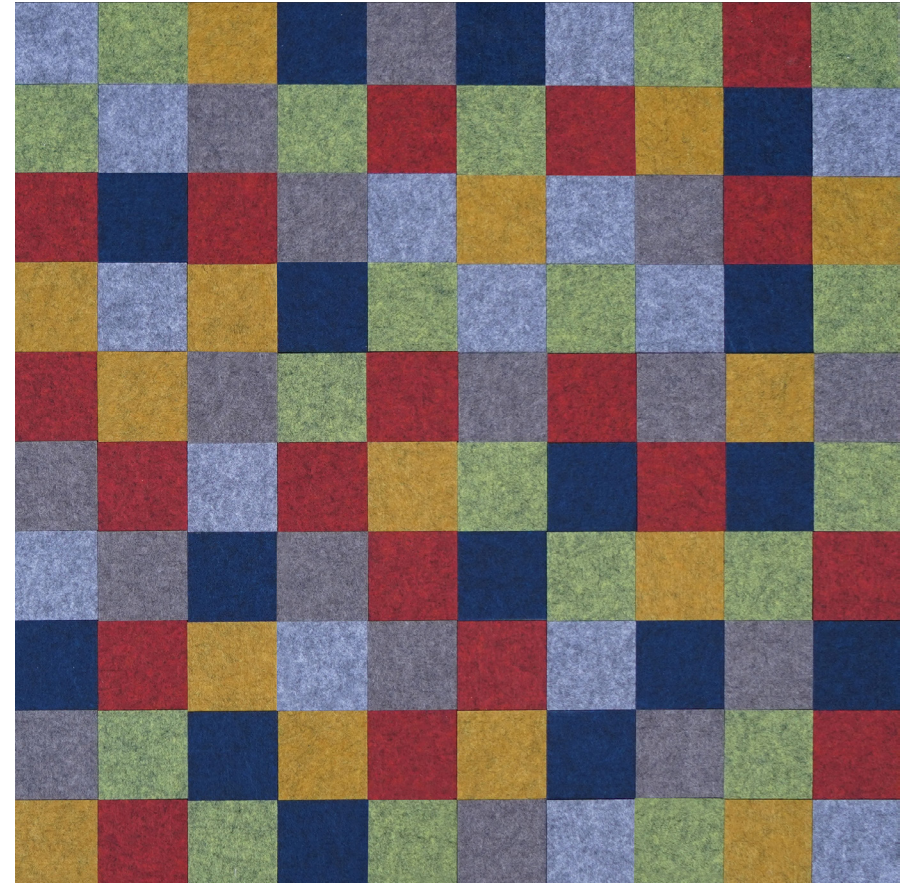

Product sheet

Mosaic

About the product

The Mosaic is a self-adhesive acoustic element. It comes in two thicknesses (9 mm and 12 mm) and a total of 46 colours. Combining different thicknesses and colours, allows you to create a unique design!

- Free to create a wonderful art design of tiny squares
- Decorative, sustainable and acoustic product
- Touchably soft look and feel
- 46 colours to switch between them

Material

Made from PET felt at least 50% of which consists of recycled material.

Size

The Mosaic is a square shape available in a standard size of 7.5 x 7.5 cm.

Order

You can buy the Mosaic per colour in a set. This set consists of 30 squares.

Sustainability

EASYfelt cares deeply about sustainability; which is why we love to grant PET felt leftovers a second life! Many of the mosaic tiles are therefore made from leftover pieces that result from cutting and customization during our production. We call it post-industrial.

Fire safety

The felt panels have been tested in accordance with EN-13501 and meet fire class B-s1, do.

Acoustic PET felt solutions for all purposes!

EASYfelt is specialised in PET felt solutions. We offer various decorative solutions.